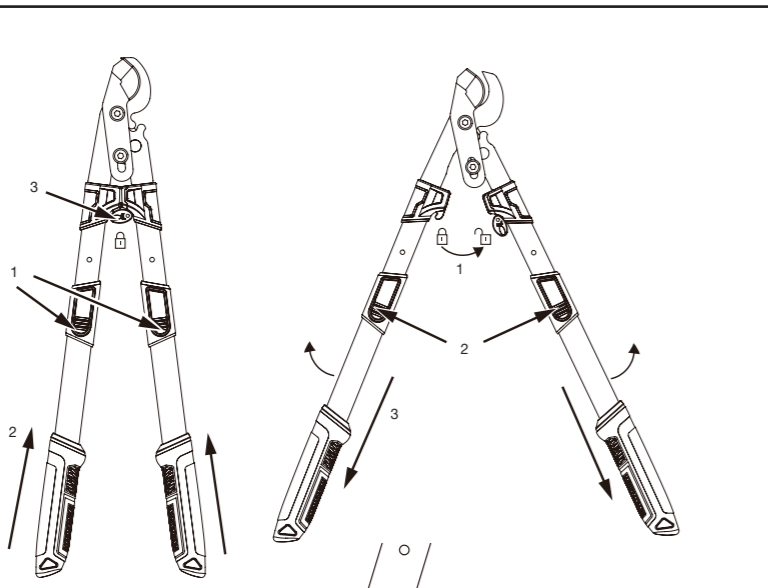

420 mm

/// PARKSIDE

A

Check that all screws are fully tightened before using the product.

WARNING! AVOID DANGER TO LIFE FROM ELECTRIC SHOCK. Do not use the product near high voltage wires, electricity cables, electric fences, etc. Keep a minimum distance of 10 m away from high voltage wires. The product is not insulated against electric shock resulting from contact with high voltage wires.

RISK OF INJURY AND FALLING! Do not use the product on ladders. **DANGER OF INJURY!** When not in use put the protective sleeve on the blades.

● **Reteszelés**

1. Nyomja meg a gombokat.
2. Állítsa a terméket a legrövidebb hosszra.
3. Reteszeje az olót.

● **Használat**

1. A termék kinyitására oldja ki az oló zárat.
2. Nyomja meg a gombokat.
3. A kívánt hossz beállításához húzza meg a fogót.

● **Service Great Britain**
Tel.: 0800 059216
E-Mail: owim@lidl.co.uk

● **Service Slovensko**
Tel.: 0800 008158
E-Mail: owim@lidl.sk

● **Service Österreich**
Tel.: 0800 292726
E-Mail: owim@lidl.at

● **Service Deutschland**
Tel.: 0800 5435 111
E-Mail: owim@lidl.de

● **Service Česka republika**
Tel.: 800500632
E-Mail: owim@lidl.cz

● **Service Magyarország**
Tel.: 0680021536
E-mail: owim@lidl.hu

● **Service Slovenija**
Tel.: 0800 008158
E-mail: owim@lidl.si

● **Service Česko**
Tel.: 800500632
E-mail: owim@lidl.cz

● **Service Österreich**
Tel.: 0800 292726
E-Mail: owim@lidl.at

● **Service Deutschland**
Tel.: 0800 5435 111
E-Mail: owim@lidl.de

● **Service Česka republika**
Tel.: 800500632
E-Mail: owim@lidl.cz

● **Service Magyarország**
Tel.: 0680021536
E-mail: owim@lidl.hu

● **Service Slovenija**
Tel.: 0800 008158
E-mail: owim@lidl.si

● **Service Česko**
Tel.: 800500632
E-mail: owim@lidl.cz

● **Service Österreich**
Tel.: 0800 292726
E-Mail: owim@lidl.at

● **Service Deutschland**
Tel.: 0800 5435 111
E-Mail: owim@lidl.de

● **Service Česka republika**
Tel.: 800500632
E-Mail: owim@lidl.cz

● **Service Magyarország**
Tel.: 0680021536
E-mail: owim@lidl.hu

● **Service Slovenija**
Tel.: 0800 008158
E-mail: owim@lidl.si

● **Service Česko**
Tel.: 800500632
E-mail: owim@lidl.cz

● **Service Österreich**
Tel.: 0800 292726
E-Mail: owim@lidl.at

● **Service Deutschland**
Tel.: 0800 5435 111
E-Mail: owim@lidl.de

● **Használati utasítás**
A termék kinyitására oldja ki az oló zárat. Nyomja meg a gombokat. A kívánt hossz beállításához húzza meg a fogót.

● **Mentsítés**
A csomagolás környezetbarát anyagokból készült, amelyeket a helyi újrahasznosító helyeken adhat le ártalmatlanítás céljából.

● **Service Great Britain**
Tel.: 0800 059216
E-Mail: owim@lidl.co.uk

● **Service Slovensko**
Tel.: 0800 008158
E-Mail: owim@lidl.sk

● **Service Österreich**
Tel.: 0800 292726
E-Mail: owim@lidl.at

● **Service Deutschland**
Tel.: 0800 5435 111
E-Mail: owim@lidl.de

● **Service Česka republika**
Tel.: 800500632
E-Mail: owim@lidl.cz

● **Service Magyarország**
Tel.: 0680021536
E-mail: owim@lidl.hu

● **Service Slovenija**
Tel.: 0800 008158
E-mail: owim@lidl.si

● **Service Česko**
Tel.: 800500632
E-mail: owim@lidl.cz

● **Service Österreich**
Tel.: 0800 292726
E-Mail: owim@lidl.at