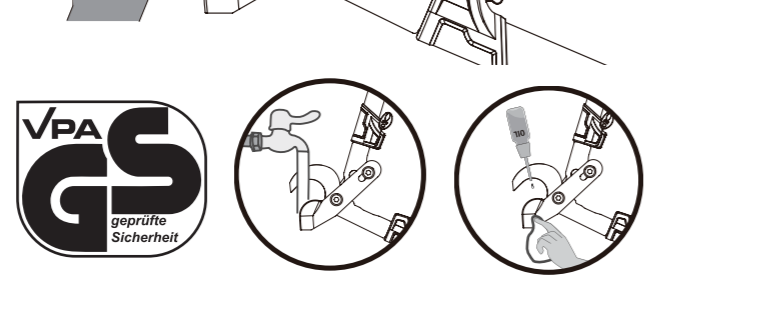

420 mm

/// PARKSIDE

A

Check that all screws are fully tightened before using the product.

WARNING! AVOID DANGER TO LIFE FROM ELECTRIC SHOCK. Do not use the product near high voltage wires, electricity cables, electric fences, etc. Keep a minimum distance of 10 m away from high voltage wires. The product is not insulated against electric shock resulting from contact with high voltage wires.

RISK OF INJURY AND FALLING! Do not use the product on ladders. **DANGER OF INJURY!** When not in use put the protective sleeve on the blades.

● **Reteszelés**

1. Nyomja meg a gombokat.
2. Állítsa a terméket a legrövidebb hosszra.
3. Reteszeje az olót.

● **Használat**

1. A termék kinyitására oldja ki az oló zárat.
2. Nyomja meg a gombokat.
3. A kívánt hossz beállításához húzza meg a fogót.

● **Service Great Britain**
Tel.: 0800 059216
E-Mail: owim@lidl.co.uk

● **Service Slovensko**
Tel.: 0800 008158
E-Mail: owim@lidl.sk

● **Service Österreich**
Tel.: 0800 292726
E-Mail: owim@lidl.at

● **Service Deutschland**
Tel.: 0800 5435 111
E-Mail: owim@lidl.de

● **Service Česka republika**
Tel.: 800500632
E-Mail: owim@lidl.cz

● **Service Magyarország**
Tel.: 0680021536
E-mail: owim@lidl.hu

● **Service Slovenija**
Tel.: 0800 008158
E-mail: owim@lidl.si

● **Service Česko**
Tel.: 800500632
E-mail: owim@lidl.cz

● **Service Österreich**
Tel.: 0800 292726
E-Mail: owim@lidl.at

● **Service Deutschland**
Tel.: 0800 5435 111
E-Mail: owim@lidl.de

● **Service Česka republika**
Tel.: 800500632
E-Mail: owim@lidl.cz

● **Service Magyarország**
Tel.: 0680021536
E-mail: owim@lidl.hu

● **Service Slovenija**
Tel.: 0800 008158
E-mail: owim@lidl.si

● **Service Česko**
Tel.: 800500632
E-mail: owim@lidl.cz

● **Service Österreich**
Tel.: 0800 292726
E-Mail: owim@lidl.at

● **Service Deutschland**
Tel.: 0800 5435 111
E-Mail: owim@lidl.de

● **Service Česka republika**
Tel.: 800500632
E-Mail: owim@lidl.cz

● **Service Magyarország**
Tel.: 0680021536
E-mail: owim@lidl.hu

● **Service Slovenija**
Tel.: 0800 008158
E-mail: owim@lidl.si

● **Service Česko**
Tel.: 800500632
E-mail: owim@lidl.cz

● **Service Österreich**
Tel.: 0800 292726
E-Mail: owim@lidl.at

● **Service Deutschland**
Tel.: 0800 5435 111
E-Mail: owim@lidl.de

● **Használati utasítás**
A termék kinyitására oldja ki az oló zárat. Nyomja meg a gombokat. A kívánt hossz beállításához húzza meg a fogót.

● **Mentsítés**
A csomagolás környezetbarát anyagokból készült, amelyeket a helyi újrahasznosító helyeken adhat le ártalmatlanítás céljából.

● **Service Great Britain**
Tel.: 0800 059216
E-Mail: owim@lidl.co.uk

● **Service Slovensko**
Tel.: 0800 008158
E-Mail: owim@lidl.sk

● **Service Österreich**
Tel.: 0800 292726
E-Mail: owim@lidl.at

● **Service Deutschland**
Tel.: 0800 5435 111
E-Mail: owim@lidl.de

● **Service Česka republika**
Tel.: 800500632
E-Mail: owim@lidl.cz

● **Service Magyarország**
Tel.: 0680021536
E-mail: owim@lidl.hu

● **Service Slovenija**
Tel.: 0800 008158
E-mail: owim@lidl.si

● **Service Česko**
Tel.: 800500632
E-mail: owim@lidl.cz

● **Service Österreich**
Tel.: 0800 292726
E-Mail: owim@lidl.at