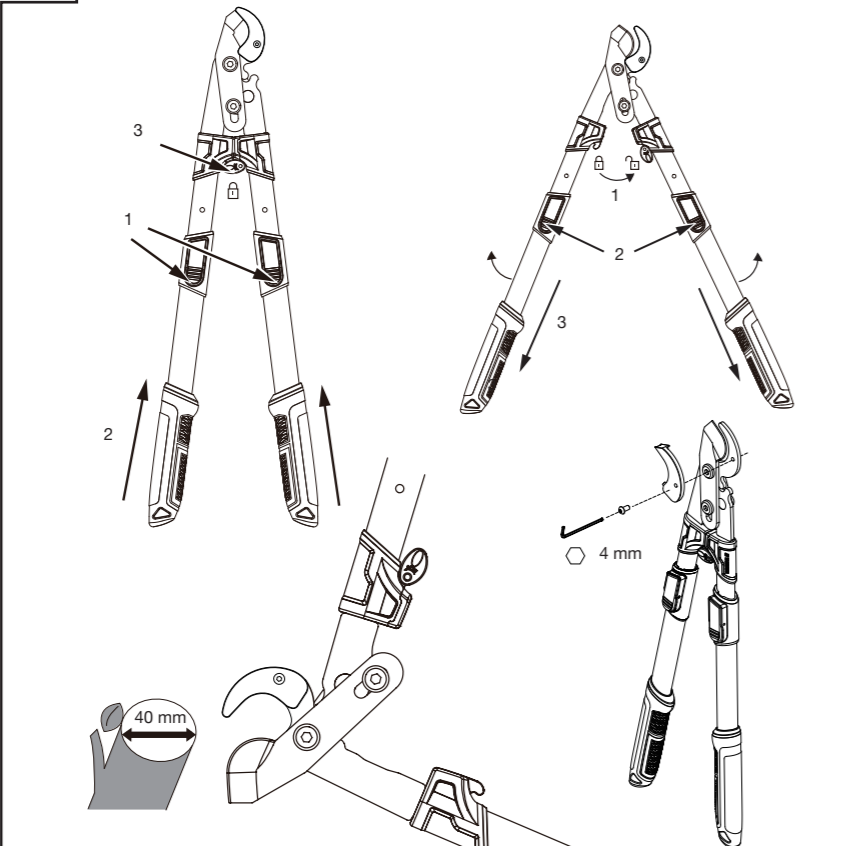

Customer: LIDL
Brand: PARKSIDE
Date: March 7, 2025
Decut size: 420 x 297,2 mm
Version: 01
Software: InteleSign DC
Project: 478553_2410

- ☐ Font Outline
- ☒ Scale 100%
- ☒ High resolution

420 mm

/// PARKSIDE

A

Locking

1. Press the buttons.
2. Set the product to the minimum length.
3. Lock the shears.